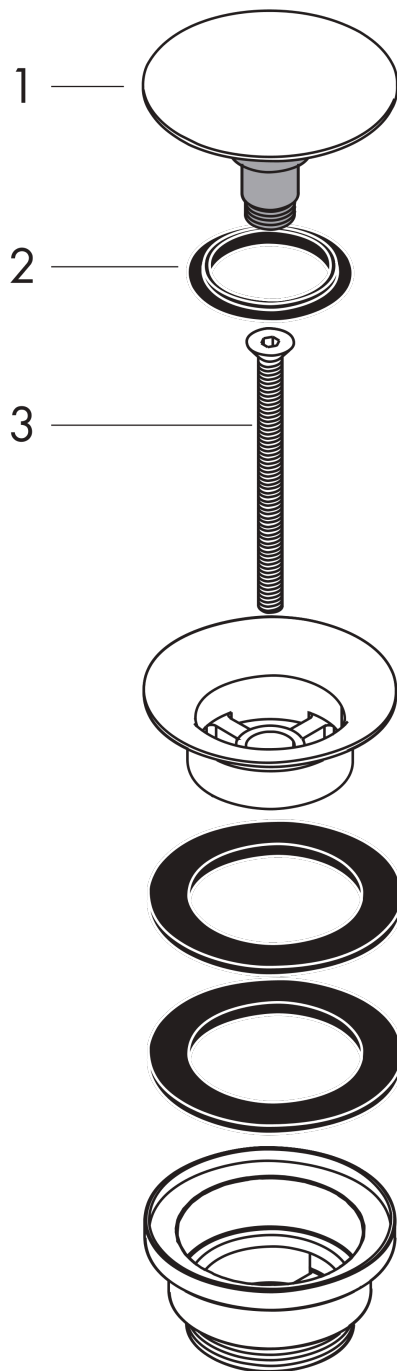

## Waste set push-open for basin and bidet mixers

Finish: **Brushed Black Chrome** Article Number: **50100340**

#### product features

- operation with pressure plug
- for basins with overflow hole
- drain plug material brass
- connection dimension G 1 ¼
- with overflow

### Scale drawing

**Waste set push-open for basin and bidet mixers**

Finish: **Brushed Black Chrome** Article Number: **50100340**

**Exploded Drawing**

Year of production: >11/16

**Waste set push-open for basin and bidet mixers**Finish: **Brushed Black Chrome** Article Number: **50100340****Spare part list**

Year of production: &gt;11/16

<b>Pos.</b>	<b>Description</b>	<b>Article Number</b>	<b>Price</b>	<b>PU</b>
1	plug	97204340	€ 88,06	1
2	seal	97205000	€ 5,36	1
3	screw	98000000	€ 5,36	1