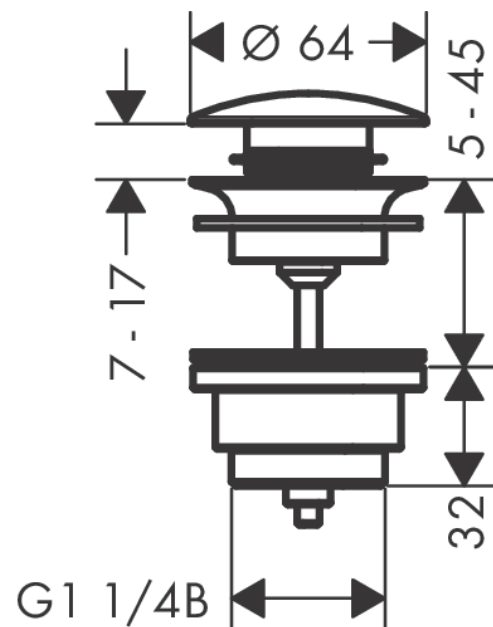

## Waste set push-open for basin and bidet mixers

Finish: **Brushed Black Chrome** Article Number: **50100340**

#### product features

- operation with pressure plug
- for basins with overflow hole
- drain plug material brass
- connection dimension G 1 ¼
- with overflow

### Scale drawing

**Waste set push-open for basin and bidet mixers**

Finish: **Brushed Black Chrome** Article Number: **50100340**

**Exploded Drawing**

Year of production: >11/16

**Waste set push-open for basin and bidet mixers**Finish: **Brushed Black Chrome** Article Number: **50100340****Spare part list**

Year of production: &gt;11/16

<b>Pos.</b>	<b>Description</b>	<b>Article Number</b>	<b>Price</b>	<b>PU</b>
1	plug	97204340	€ 88,06	1
2	seal	97205000	€ 5,36	1
3	screw	98000000	€ 5,36	1